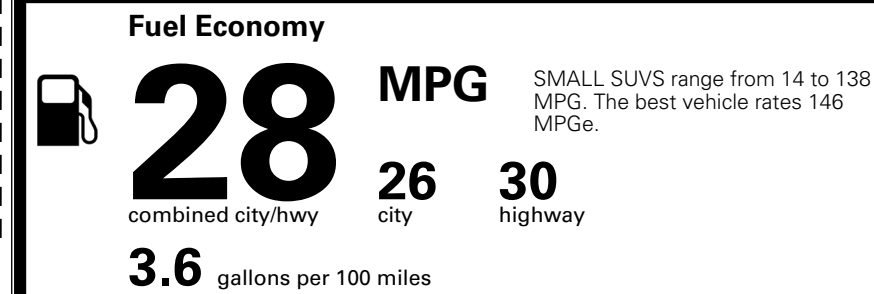

\$2,000.00

\$200.00

\$ 31,190.00

\$ 1,495.00

\$ 32,685.00

EPA DOT Fuel Economy and Environment

Gasoline Vehicle

You spend \$250 more in fuel costs over 5 years
 compared to the average new vehicle.