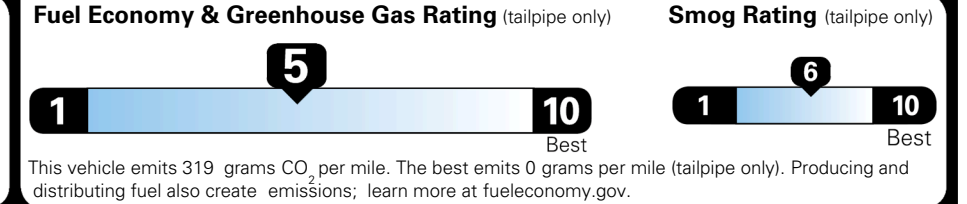

Actual results will vary for many reasons, including driving conditions and how you drive and maintain your vehicle. The average new vehicle gets 29 MPG and costs $8,000 to fuel over 5 years. Cost estimates are based on 15,000 miles per year at $ 3.10 per gallon. MPGe is miles per gasoline gallon equivalent. Vehicle emissions are a significant cause of climate change and smog.

fueleconomy.gov

Calculate personalized estimates and compare vehicles

GOVERNMENT 5-STAR SAFETY RATINGS

Overall Vehicle Score	Not Rated	
Based on the combined rating of frontal, side and rollover. Should ONLY be compared to other vehicles of similar size and weight.		
Frontal Crash	Driver	Not Rated
	Passenger	Not Rated
Based on the risk of injury in a frontal impact. Should ONLY be compared to other vehicles of similar size and weight.		
Side Crash	Front seat	Not Rated
	Rear seat	Not Rated
Star ratings based on the risk of injury in a side impact.		
Rollover	Not Rated	
Star ratings based on the risk of rollover in a single-vehicle crash.		

Star ratings range from 1 to 5 stars (★★★★★) with 5 being the highest.
Source: National Highway Traffic Safety Administration (NHTSA).
www.safercar.gov or 1-888-327-4236

Manufacturer's suggested retail price includes Manufacturer's recommended pre-delivery service. License and title fees, state and local taxes and other dealer installed options and accessories are not included in the manufacturer's suggested retail price.

PARTS CONTENT INFORMATION

FOR VEHICLES IN THIS CAR LINE U.S./CANADIAN PARTS CONTENT: 0 %

MAJOR SOURCES OF FOREIGN PARTS: KOREA: 90%

NOTE: PARTS CONTENT DOES NOT INCLUDE FINAL ASSEMBLY, DISTRIBUTION, OR OTHER NON-PARTS COSTS.

FOR THIS VEHICLE FINAL ASSEMBLY POINT: GWANGJU, KOREA

COUNTRY OF ORIGIN ENGINE (MOTOR): KOREA

TRANSMISSION: KOREA