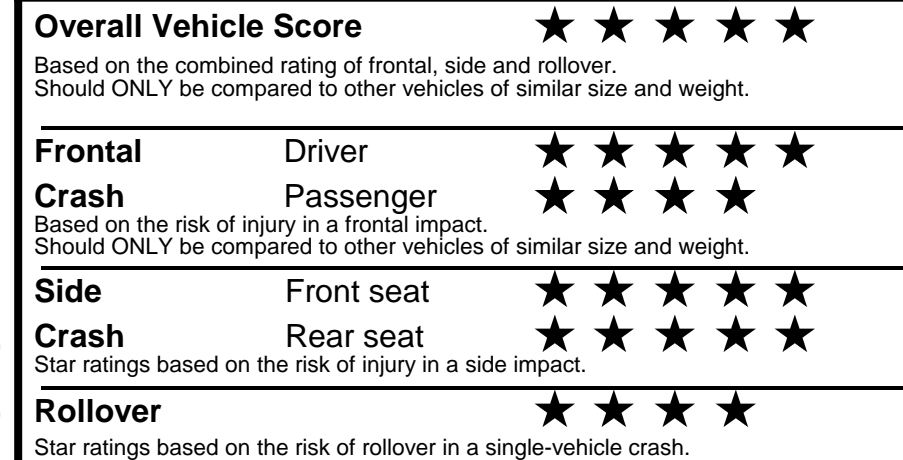

GOVERNMENT 5-STAR SAFETY RATINGS

Star ratings range from 1 to 5 stars (★★★★★) with 5 being the highest.
Source: National Highway Traffic Safety Administration (NHTSA).
www.safercar.gov or 1-888-327-4236

Manufacturer's suggested retail price includes Manufacturer's recommended pre-delivery service. License and title fees, state and local taxes and other dealer installed options and accessories are not included in the manufacturer's suggested retail price.

PARTS CONTENT INFORMATION

FOR VEHICLES IN THIS CAR LINE U.S./CANADIAN PARTS CONTENT: 0 %

MAJOR SOURCES OF FOREIGN PARTS: KOREA: 90%

NOTE: PARTS CONTENT DOES NOT INCLUDE FINAL ASSEMBLY, DISTRIBUTION, OR OTHER NON-PARTS COSTS.

FOR THIS VEHICLE FINAL ASSEMBLY POINT: HWASUNG, KOREA

COUNTRY OF ORIGIN ENGINE (MOTOR): KOREA
TRANSMISSION: KOREA