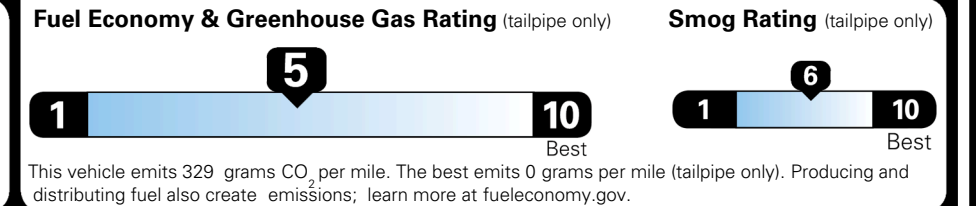

\$ 32,030.00

TOTAL ADDITIONAL WEIGHT: 7.3

EPA DOT Fuel Economy and Environment

Gasoline Vehicle

You spend \$750 more in fuel costs over 5 years compared to the average new vehicle.

Annual fuel cost \$1,850