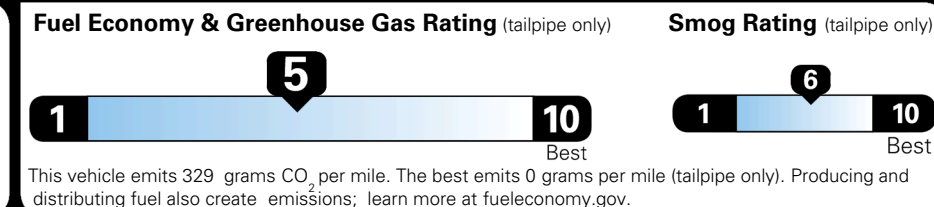

Actual results will vary for many reasons, including driving conditions and how you drive and maintain your vehicle. The average new vehicle gets 29 MPG and costs $8,500 to fuel over 5 years. Cost estimates are based on 15,000 miles per year at $ 3.30 per gallon. MPGe is miles per gasoline gallon equivalent. Vehicle emissions are a significant cause of climate change and smog.

fueleconomy.gov

Calculate personalized estimates and compare vehicles

GOVERNMENT 5-STAR SAFETY RATINGS

PARTS CONTENT INFORMATION

Overall Vehicle Score ★ ★ ★ ★ ★

Based on the combined rating of frontal, side and rollover. Should ONLY be compared to other vehicles of similar size and weight.

Frontal Driver ★ ★ ★ ★ ★

Crash Passenger ★ ★ ★ ★ ★

Based on the risk of injury in a frontal impact. Should ONLY be compared to other vehicles of similar size and weight.

Side Front seat ★ ★ ★ ★ ★

Crash Rear seat ★ ★ ★ ★ ★

Star ratings based on the risk of injury in a side impact.

Rollover ★ ★ ★ ★ ★

Star ratings based on the risk of rollover in a single-vehicle crash.

Star ratings range from 1 to 5 stars (★★★★★) with 5 being the highest.

Source: National Highway Traffic Safety Administration (NHTSA).

www.safercar.gov or 1-888-327-4236

Manufacturer's suggested retail price includes Manufacturer's recommended pre-delivery service. License and title fees, state and local taxes and other dealer installed options and accessories are not included in the manufacturer's suggested retail price.

FOR VEHICLES IN THIS CAR LINE U.S./CANADIAN PARTS CONTENT: 0 %

MAJOR SOURCES OF FOREIGN PARTS: KOREA: 90%

NOTE: PARTS CONTENT DOES NOT INCLUDE FINAL ASSEMBLY, DISTRIBUTION, OR OTHER NON-PARTS COSTS.

FOR THIS VEHICLE FINAL ASSEMBLY POINT: HWASUNG, KOREA

COUNTRY OF ORIGIN

ENGINE (MOTOR): KOREA

TRANSMISSION: KOREA

*Additional terms and conditions apply.

**Kia Connect may be currently unavailable for some Model Year 2022 and newer vehicles sold or purchased in Massachusetts; please see owners.kia.com for more information.

NOTE: When you purchase this vehicle, Kia America, Inc. collects personal information you provide to the dealership. For information on our collection and use of personal information and your rights, please see our Privacy Policy on www.kia.com.