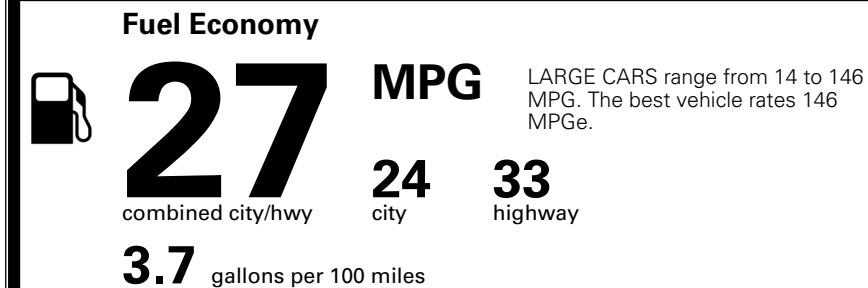

EXTERIOR

GT-Line Exterior Styling
18" Gloss Black Finished Alloy Wheels
LED Reflector Headlights w/Auto-On/Off & Amber LED DRLs
LED Fog Lights & LED Rear Combination Lights
Power Adj. Heated Outside Mirrors w/LED Turn Signals

WARRANTY

10 Year/100,000 Mile Limited Powertrain Warranty
5 Year/60,000 Mile Limited Basic Warranty
5 Year/60,000 Mile Roadside Assistance

MANUFACTURER'S SUGGESTED RETAIL PRICE ▶

$ 30,090.00

COMPARE GT-LINE AWD FEATURES

Added to/in place of standard GT-Line FWD features
- All-Wheel Drive
- Heated Steering Wheel

Included
Included
Included

ADDITIONAL INSTALLED EQUIPMENT:
(In addition to or in place of standard features)
Runway Red Paint

$495.00
$2,200.00

GT-Line Premium Package
- Panoramic Sunroof w/ Power Sunshade
- LED Interior Lighting
- Bose Premium Audio w/Active Sound Design
- 18" Black Finished Alloy Wheels, Unique Design
Carpeted Floor Mats
Auto-Dimming Mirror w/ HomeLink™

$200.00
$350.00

MSRP INCLUDING OPTIONS

$ 33,335.00

INLAND FREIGHT AND HANDLING

$ 1,245.00

TOTAL MANUFACTURER'S SUGGESTED RETAIL PRICE ▶

$ 34,580.00

TOTAL ADDITIONAL WEIGHT: 8.7

EPA DOT Fuel Economy and Environment

Gasoline Vehicle

You spend $750 more in fuel costs over 5 years compared to the average new vehicle.

Annual fuel cost $1,850