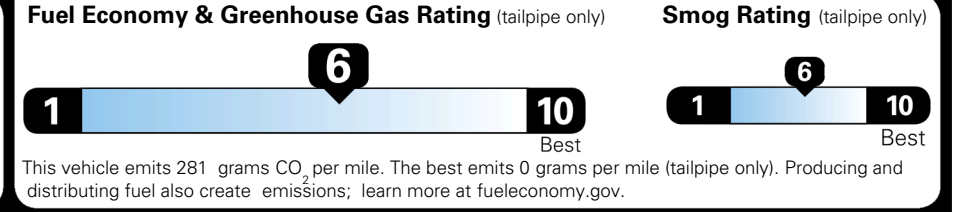

Actual results will vary for many reasons, including driving conditions and how you drive and maintain your vehicle. The average new vehicle gets 29 MPG and costs $8,000 to fuel over 5 years. Cost estimates are based on 15,000 miles per year at $ 3.10 per gallon. MPGe is miles per gasoline gallon equivalent. Vehicle emissions are a significant cause of climate change and smog.

fueleconomy.gov
Calculate personalized estimates and compare vehicles

GOVERNMENT 5-STAR SAFETY RATINGS

Overall Vehicle Score	Not Rated	
Based on the combined rating of frontal, side and rollover. Should ONLY be compared to other vehicles of similar size and weight.		
Frontal Crash	Driver Passenger	Not Rated
Based on the risk of injury in a frontal impact. Should ONLY be compared to other vehicles of similar size and weight.		
Side Crash	Front seat Rear seat	Not Rated
Star ratings based on the risk of injury in a side impact.		
Rollover	Not Rated	
Star ratings based on the risk of rollover in a single-vehicle crash.		

Star ratings range from 1 to 5 stars (★★★★★) with 5 being the highest.
Source: National Highway Traffic Safety Administration (NHTSA).
www.safercar.gov or 1-888-327-4236

Manufacturer's suggested retail price includes Manufacturer's recommended pre-delivery service. License and title fees, state and local taxes and other dealer installed options and accessories are not included in the manufacturer's suggested retail price.

PARTS CONTENT INFORMATION

FOR VEHICLES IN THIS CAR LINE U.S./CANADIAN PARTS CONTENT: 45 %

MAJOR SOURCES OF FOREIGN PARTS: KOREA: 40%

NOTE: PARTS CONTENT DOES NOT INCLUDE FINAL ASSEMBLY, DISTRIBUTION, OR OTHER NON-PARTS COSTS.

FOR THIS VEHICLE FINAL ASSEMBLY POINT: WEST POINT, GA, USA

COUNTRY OF ORIGIN ENGINE (MOTOR): KOREA
TRANSMISSION: MEXICO