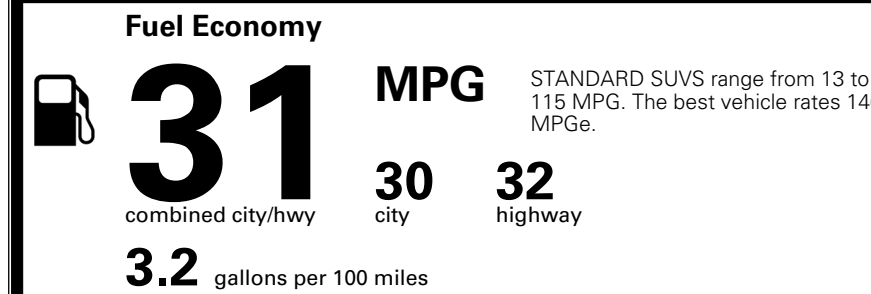

\$495.00
 \$625.00
 \$250.00
 \$165.00
 \$45.00

\$ 56,070.00

\$ 1,545.00

\$ 57,615.00

EPA DOT Fuel Economy and Environment

Gasoline Vehicle

You save \$500
 in fuel costs over 5 years compared to the average new vehicle.