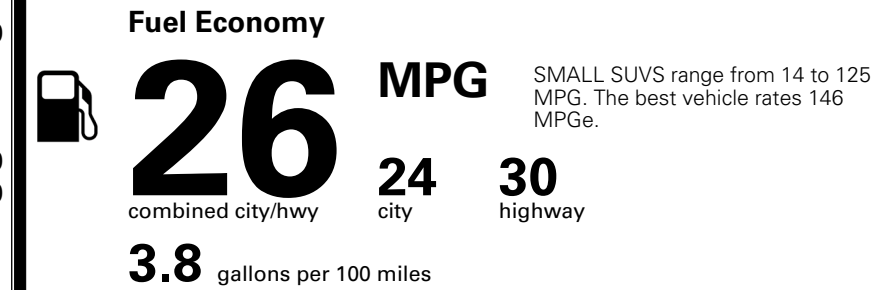

WARRANTY
 10 Year/100,000 Mile Limited Powertrain Warranty
 5 Year/60,000 Mile Limited Basic Warranty
 5 Year/60,000 Mile Roadside Assistance

MANUFACTURER'S SUGGESTED RETAIL PRICE ▶

ADDITIONAL INSTALLED EQUIPMENT:
 (In addition to or in place of standard features)
 X-Line Premium Package \$1,500.00
 - Panoramic Sunroof w/ Power Sunshade
 - Smart Power Liftgate \$200.00
 - LED Interior Lighting \$130.00
 Carpeted Floor Mats
 Cargo Tray

MSRP INCLUDING OPTIONS \$ 34,820.00
 INLAND FREIGHT AND HANDLING \$ 1,445.00

TOTAL MANUFACTURER'S SUGGESTED RETAIL PRICE ▶ \$ 36,265.00

EPA DOT Fuel Economy and Environment

Gasoline Vehicle

You spend \$1,000 more in fuel costs over 5 years compared to the average new vehicle.